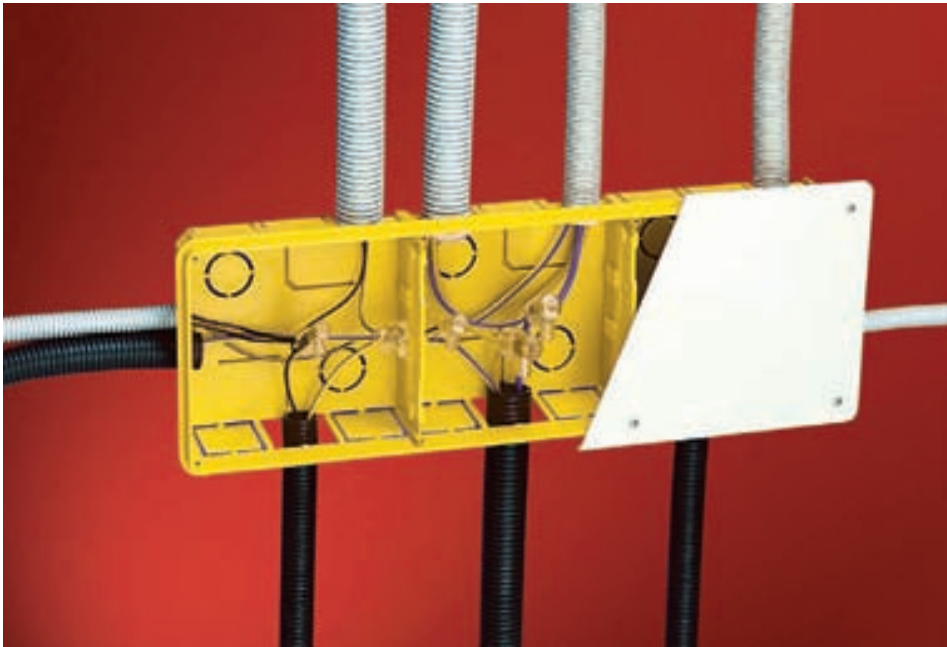

#### Technical characteristics

- in thermoplastic material self-extinguishing and resistant to abnormal heat and fire up to 650 °C (glow wire test) in compliance with IEC 60695-2-11 Standard
- large push-in windows
- lid in RAL 9016 with self-threaded screws included in the supply
- operating temperature from -5 °C to +60 °C
- wiring accessories and junction boxes made in compliance with CEI 23-48 and IEC 60670 Standards
- new enlarged box for 3 modules with new accessories (mortar cover, spacer, separator)