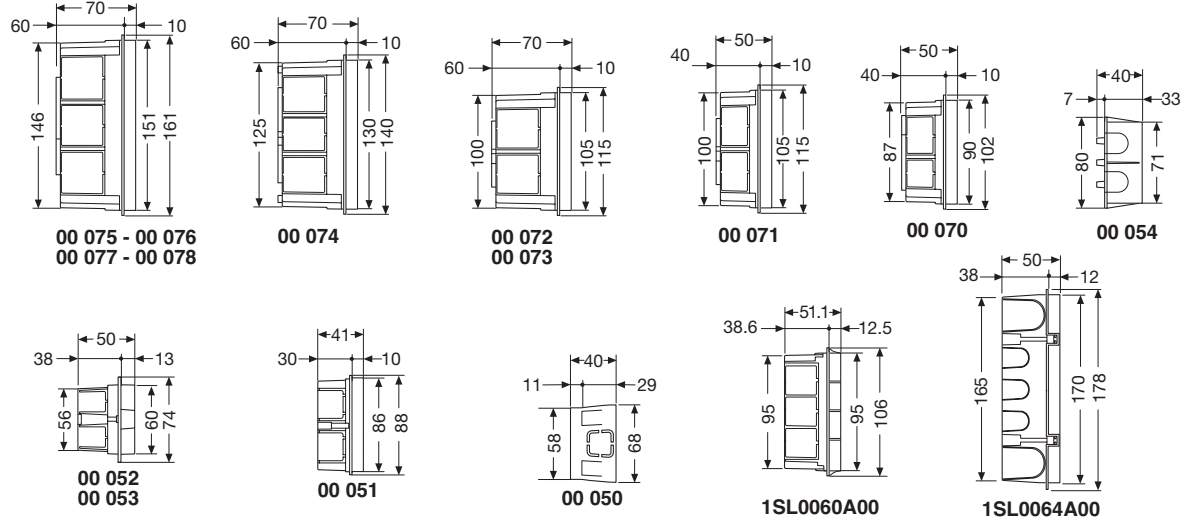

# Overall dimensions

Wiring accessories and junction boxes in thermoplastic material

## Front view

## Side view

1000037