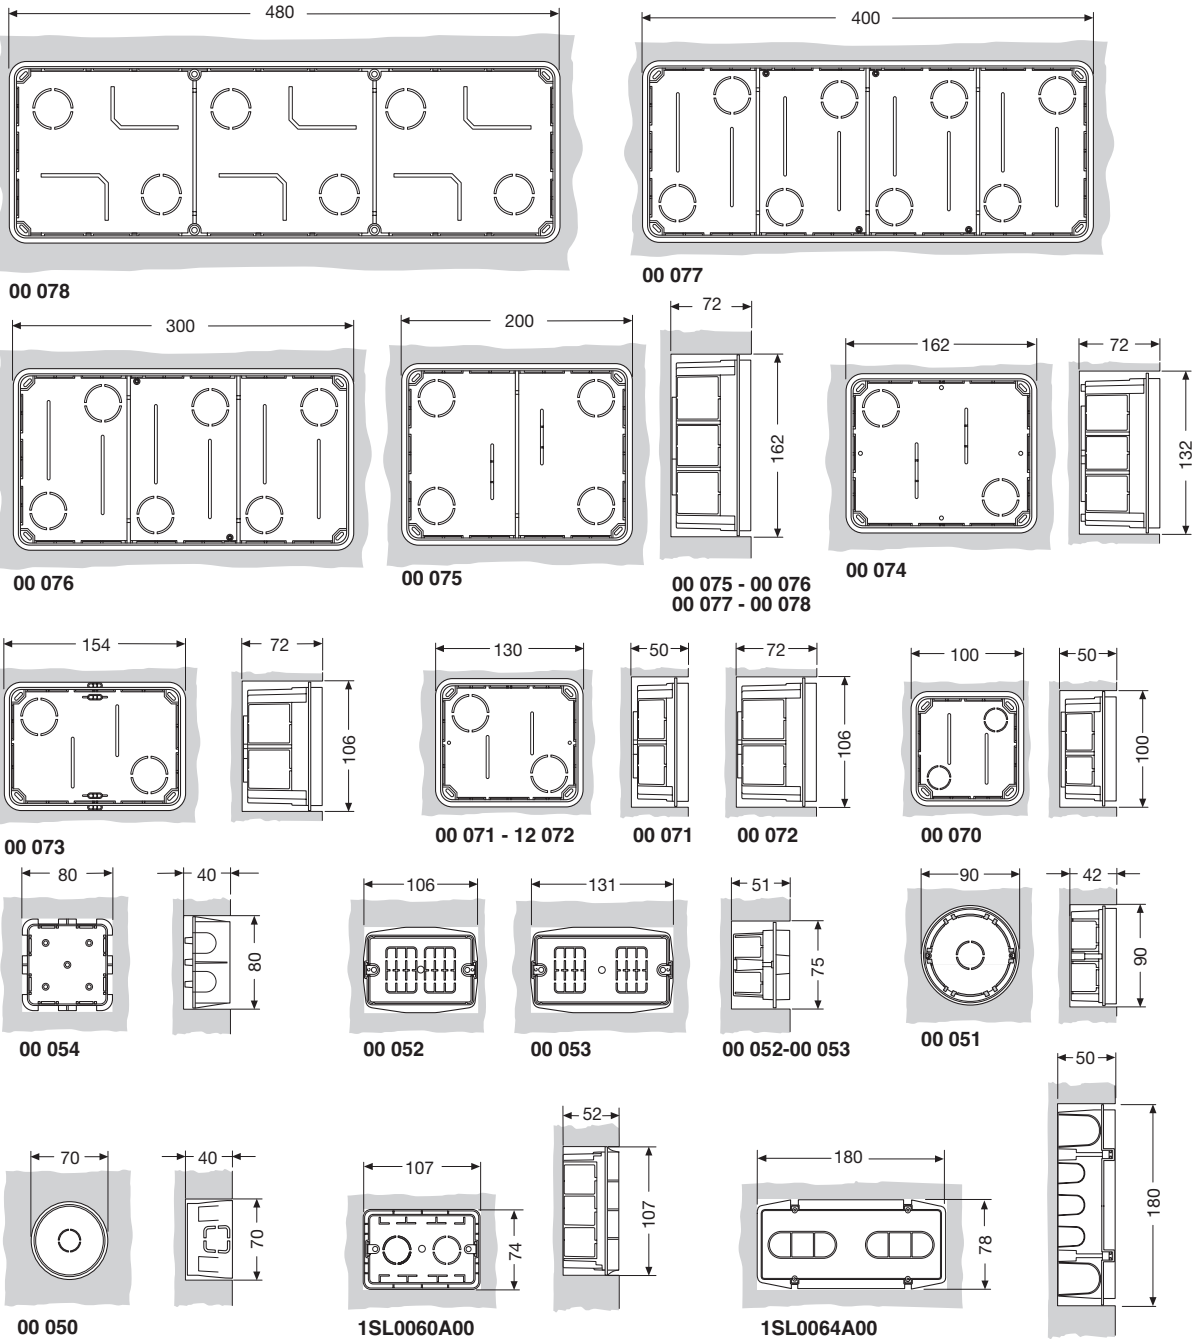

Overall dimensions

Wiring accessories and junction boxes in thermoplastic material

Drilling sheets

Covers

For box/inter-axis 83,5

Spare covers

code	A	B
00 091	110	110
00 092	140	125
00 093	170	125
00 094	180	150
00 095	220	182
00 096	320	182
00 097	425	182
00 098	500	182

VL000038