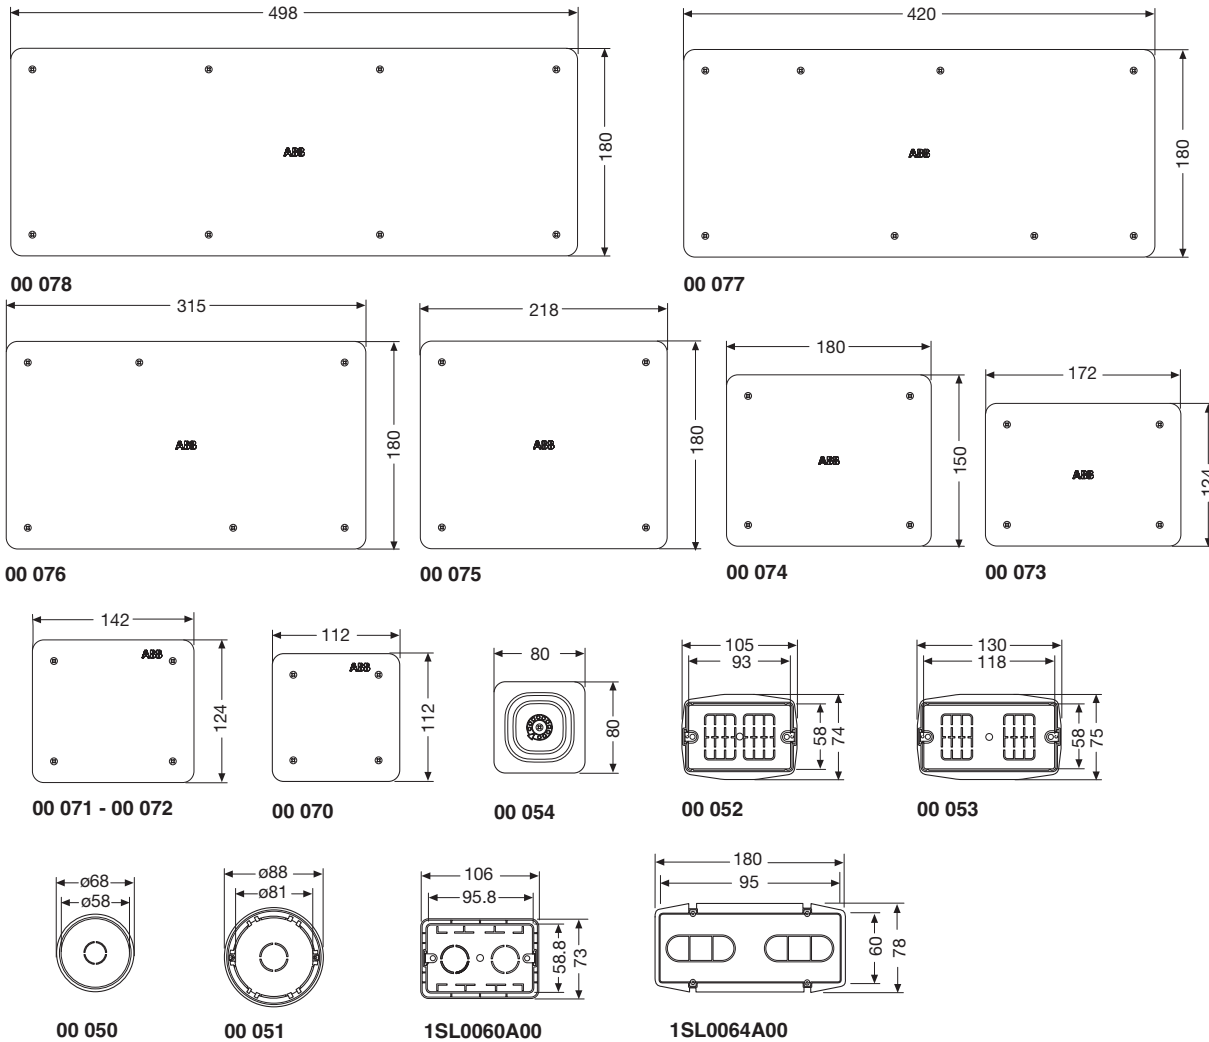

# Overall dimensions

Wiring accessories and junction boxes in thermoplastic material

## Front view

## Side view

1000037

## Spare covers

code	A	B
00 091	110	110
00 092	140	125
00 093	170	125
00 094	180	150
00 095	220	182
00 096	320	182
00 097	425	182
00 098	500	182

VL000038